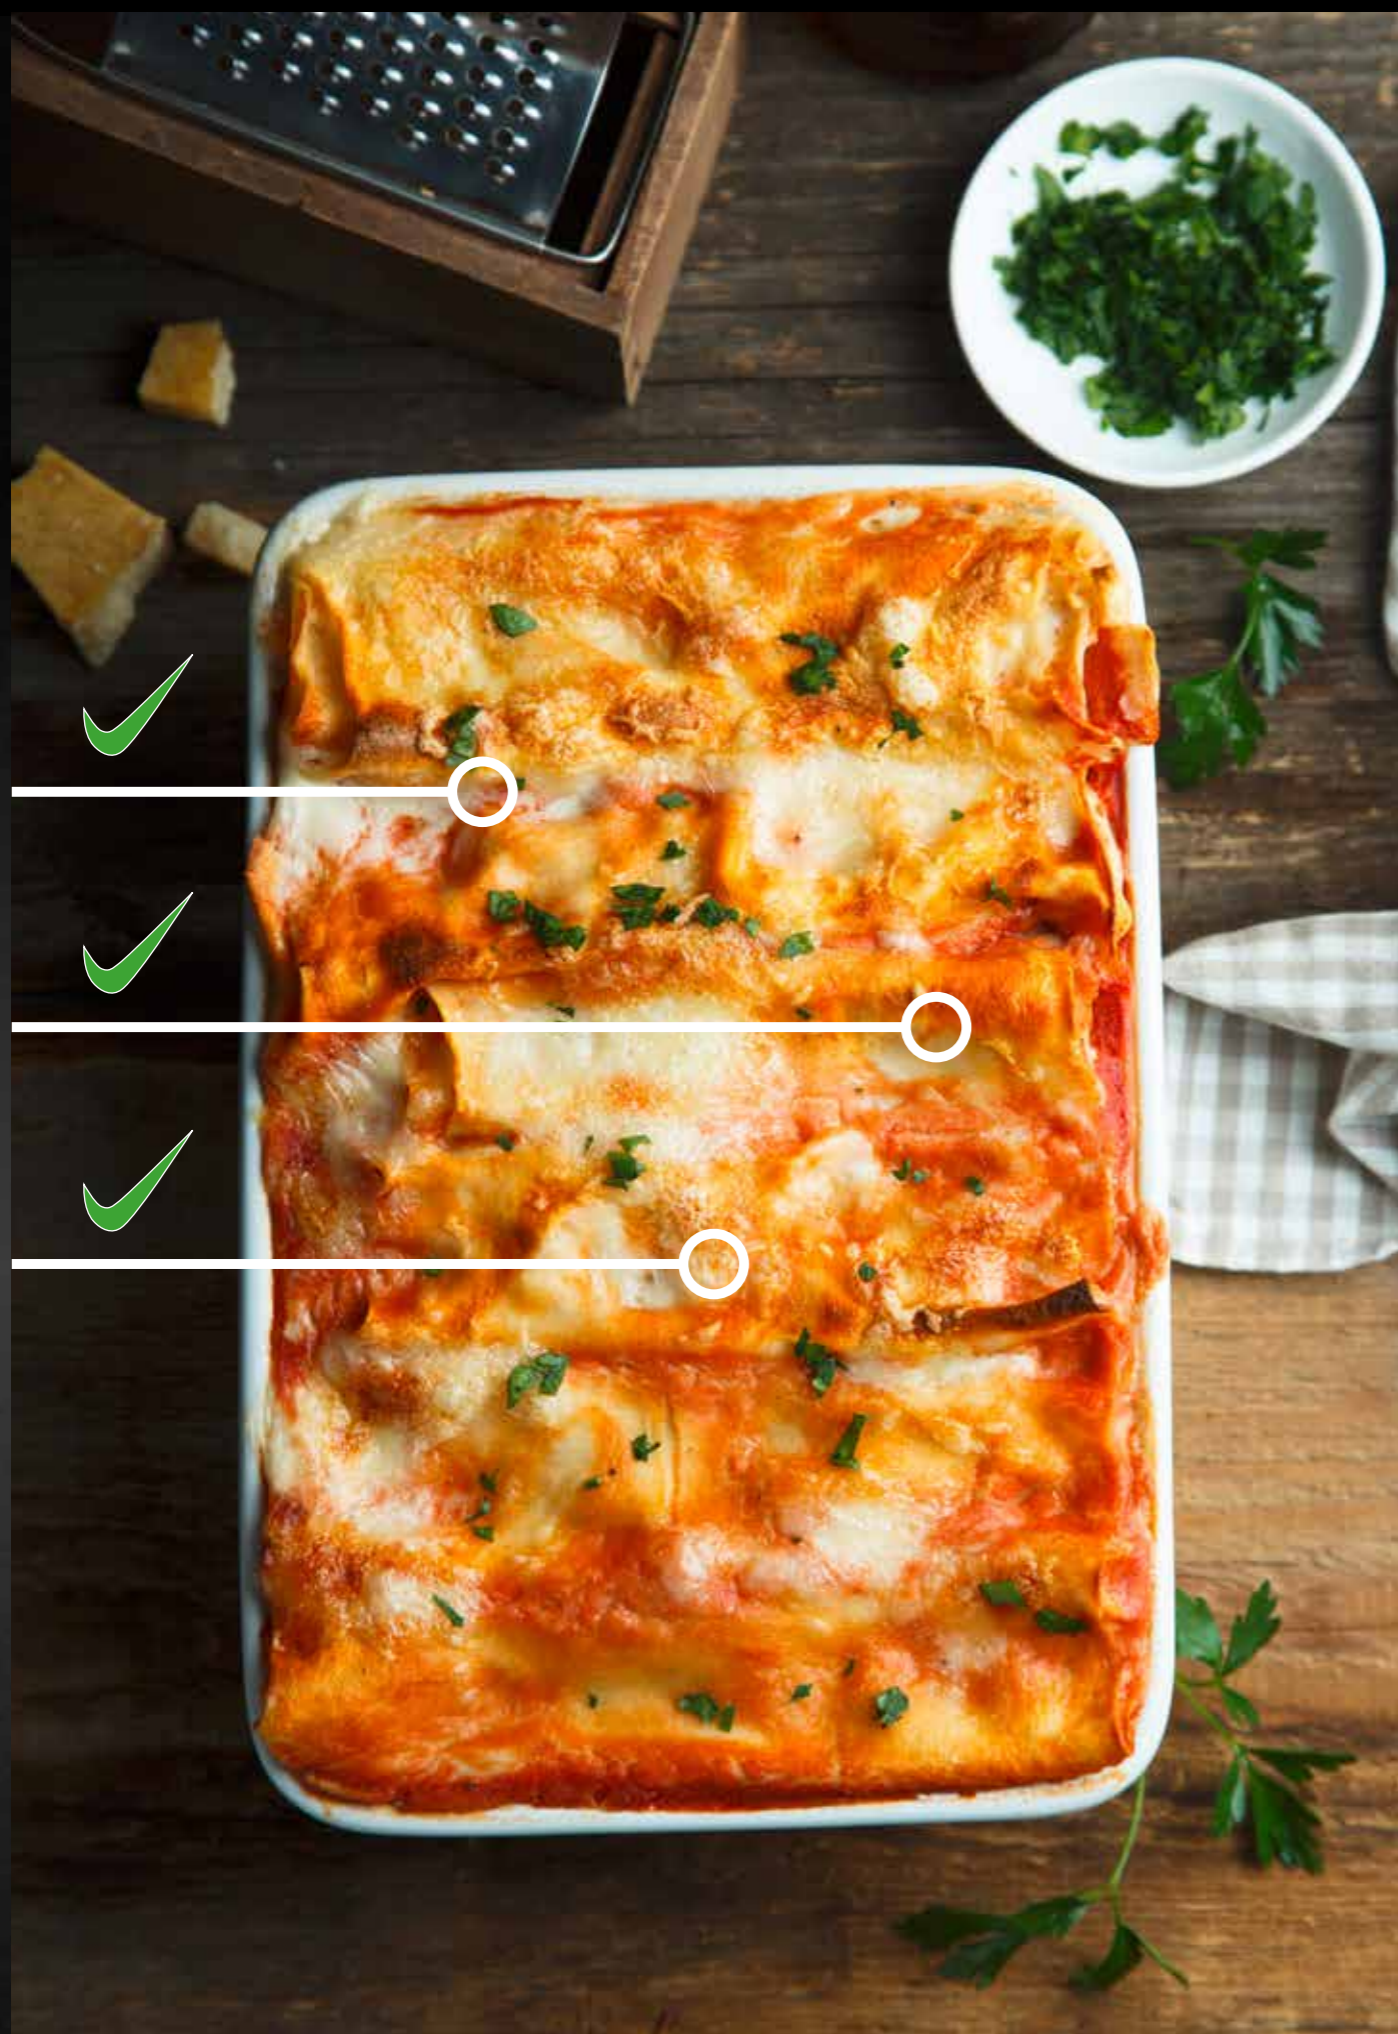

EVERY SPOT HEATED TO PERFECTION!

The high-tech **ceramic bottom** with integrated **reflector** ensures an absolutely even heat distribution – for perfectly heated dishes in every single spot!

Microwave with microwave reflector
High-quality design microwave for optimum cooking, heating or defrosting of your dishes. Optimum results thanks to adjustable power levels.

Grill
A powerful 1000 watts quartz grill ensures even browning without the need to preheat!
(Depending on product features)