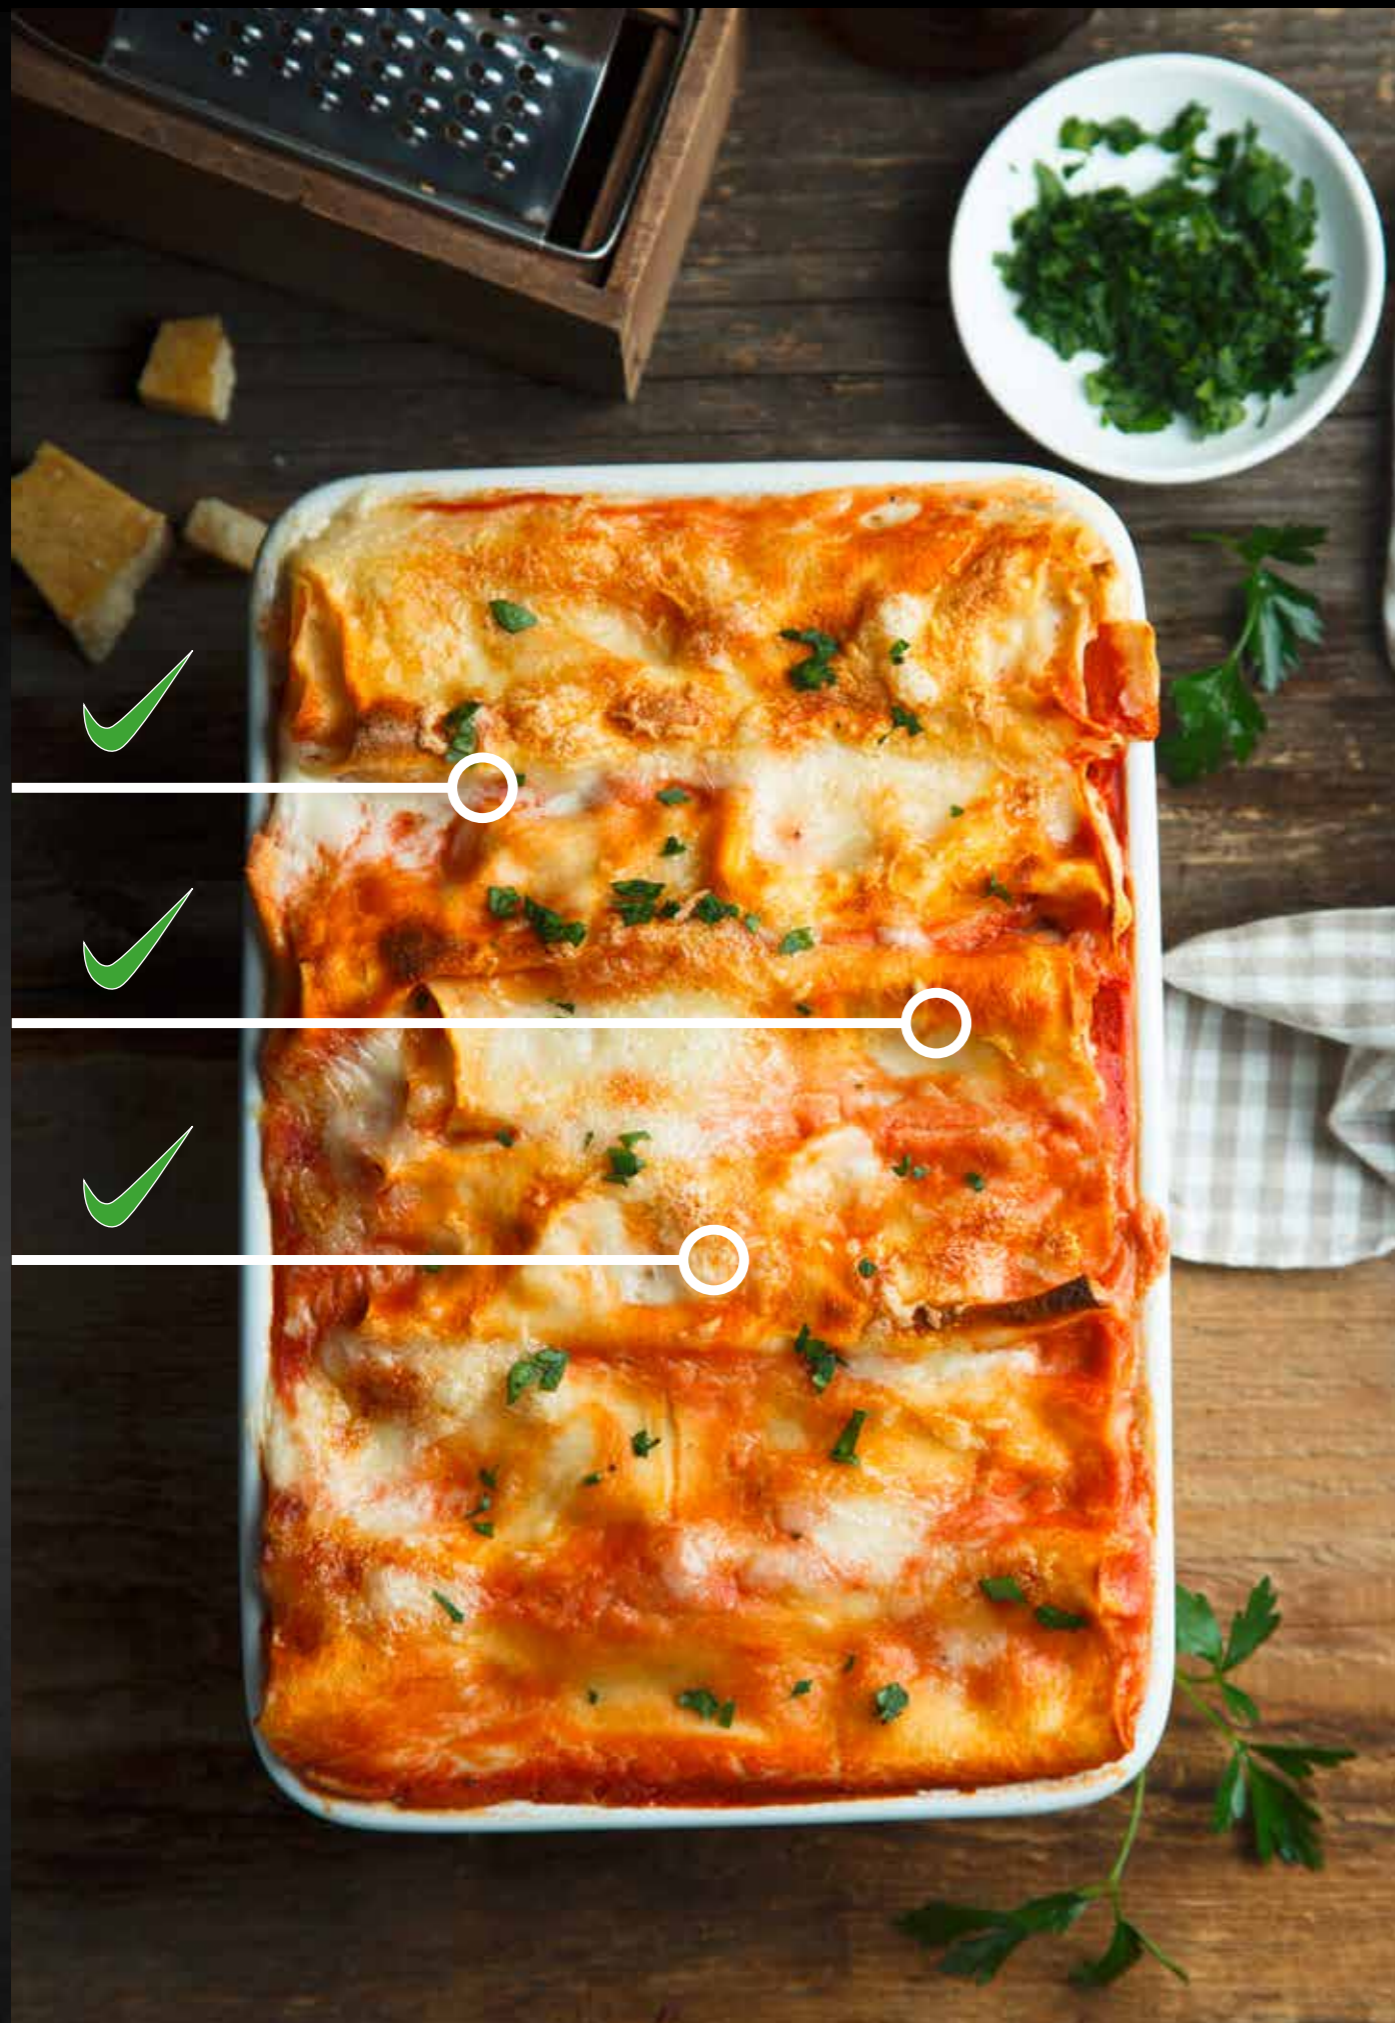

EVERY SPOT HEATED TO PERFECTION!

The high-tech **ceramic bottom** with integrated **reflector** ensures an absolutely even heat distribution – for perfectly heated dishes in every single spot!

Microwave with microwave reflector
High-quality design microwave for optimum cooking, heating or defrosting of your dishes. Optimum results thanks to adjustable power levels.

Grill
A powerful 1000 watts quartz grill ensures even browning without the need to preheat!
(Depending on product features)